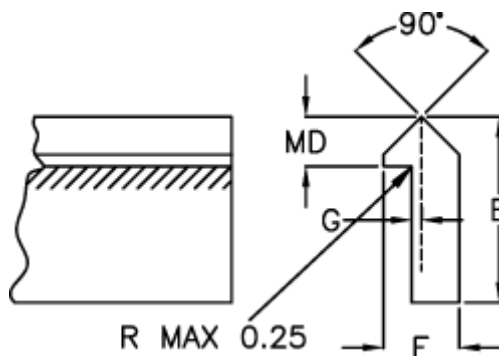

Data Sheet

Article number: 055633000

Description: Single edge track TS3 3000mm

Measures

E = 22.22

F = 8.71

G = 1.57

Kg/m = 1.020